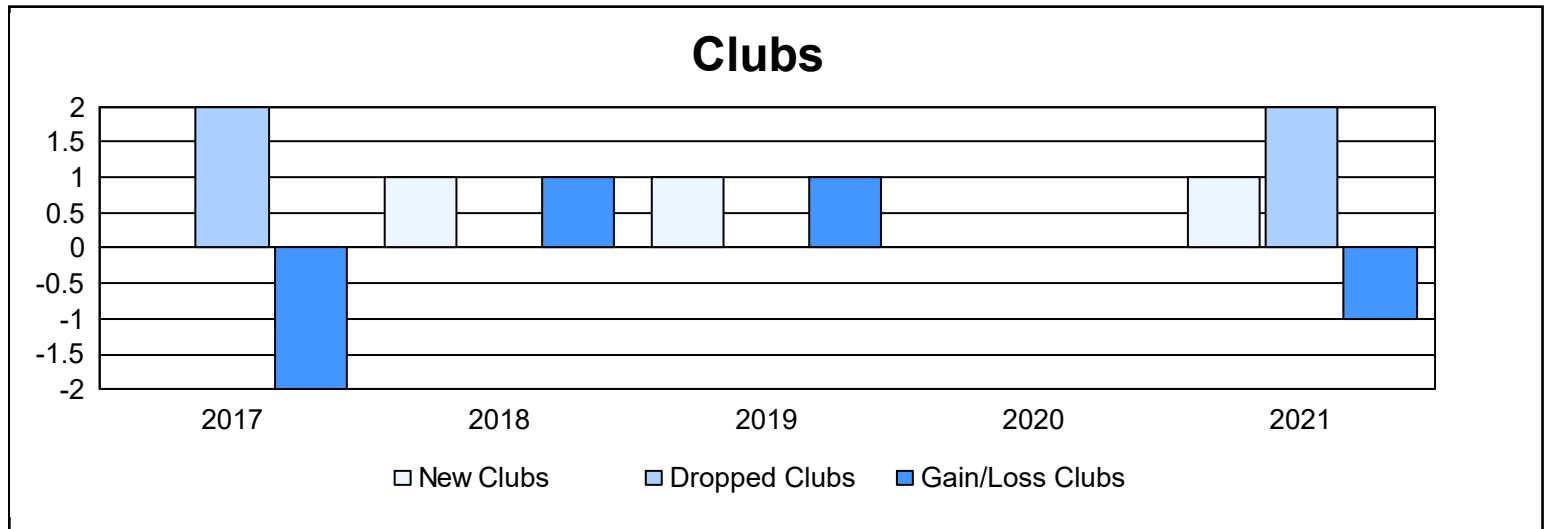

Year	New Clubs	Dropped Clubs	Gain/ Loss Clubs	New Members	Charter Members	Reinstate Members	Transfer Members	Total Member Added	Total Members Dropped	Gain/ Loss Members
2016-2017	0	2	-2	82	2	0	11	95	80	15
2017-2018	1	0	1	67	30	2	3	102	69	33
2018-2019	1	0	1	41	20	3	0	64	46	18
2019-2020	0	0	0	46	0	2	3	51	110	-59
2020-2021	1	2	-1	189	28	2	3	222	82	140
Average	1	1	0	85	16	2	4	107	77	29

Membership Composition June 2021 Cumulative

Gender Composition June 2021 Cumulative