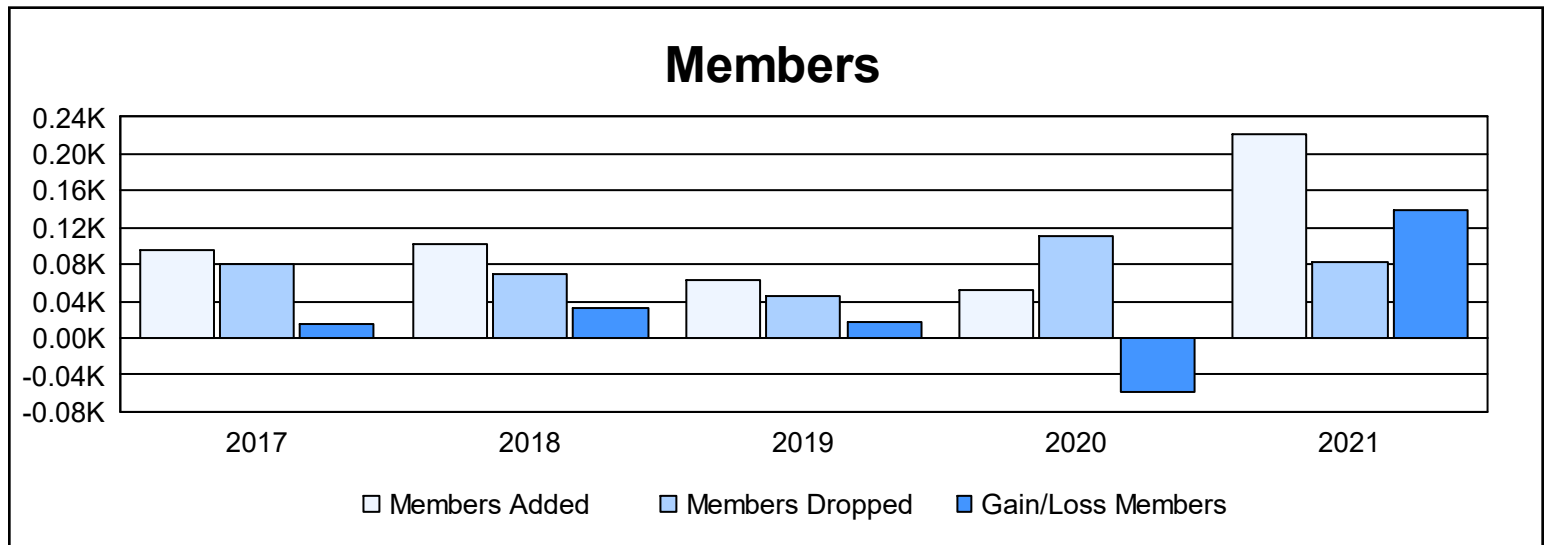

Year	New Clubs	Dropped Clubs	Gain/ Loss Clubs	New Members	Charter Members	Reinstate Members	Transfer Members	Total Member Added	Total Members Dropped	Gain/ Loss Members
2016-2017	0	2	-2	82	2	0	11	95	80	15
2017-2018	1	0	1	67	30	2	3	102	69	33
2018-2019	1	0	1	41	20	3	0	64	46	18
2019-2020	0	0	0	46	0	2	3	51	110	-59
2020-2021	1	2	-1	189	28	2	3	222	82	140
Average	1	1	0	85	16	2	4	107	77	29

Membership Composition June 2021 Cumulative

Gender Composition June 2021 Cumulative