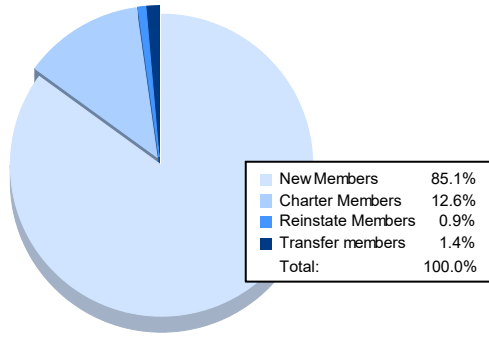

Year	New Clubs	Dropped Clubs	Gain/ Loss Clubs	New Members	Charter Members	Reinstate Members	Transfer Members	Total Member Added	Total Members Dropped	Gain/ Loss Members
2016-2017	0	2	-2	82	2	0	11	95	80	15
2017-2018	1	0	1	67	30	2	3	102	69	33
2018-2019	1	0	1	41	20	3	0	64	46	18
2019-2020	0	0	0	46	0	2	3	51	110	-59
2020-2021	1	2	-1	189	28	2	3	222	82	140
Average	1	1	0	85	16	2	4	107	77	29

Membership Composition June 2021 Cumulative

Gender Composition June 2021 Cumulative